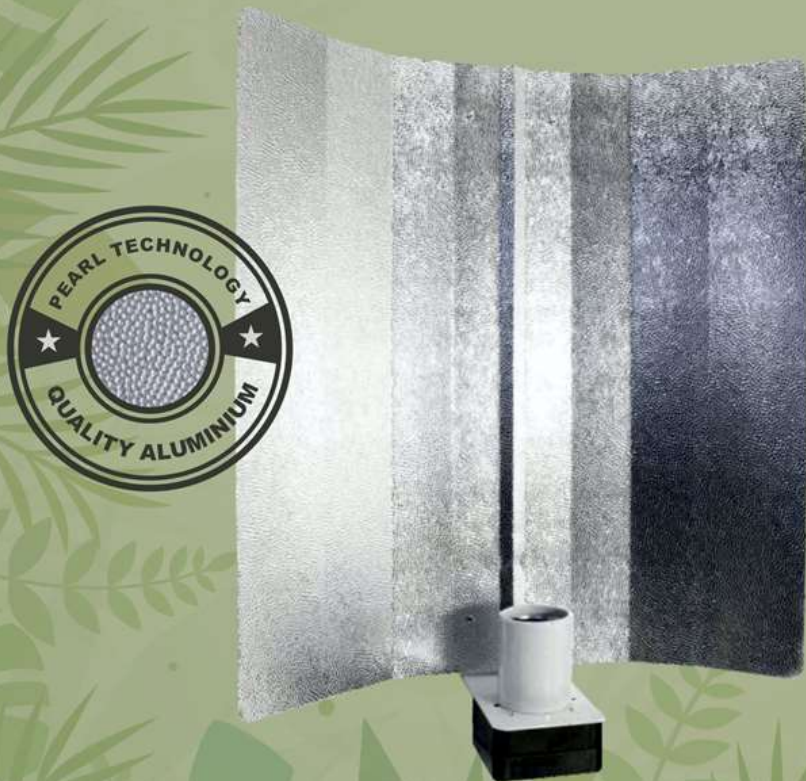

PRODRY 90 | 8 ANDARES ø 90CM

**GARDEN
HIGHPRO**

IN-OUTDOOR®
hydroponics

PEARLPROXL

Caixa de Conexão

E-40

PEARLPRO XL REFLETOR

PEARLPRO