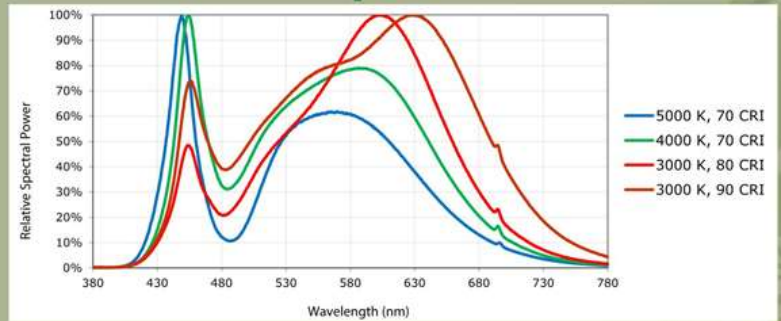

BIOLEDZ FULL CYCLE 9600

BIOLEDZ FULL CYCLE 19200

BIOLEDZ FULL CYCLE 38400

BIOLEDZ[®]
EVOLUTION CREE

BIOLEDZ CREE DOUBLE

BIOLEDZ CREE SINGLE

Cree[®] **XLamp**[®] **CXB3590 LED**

50W