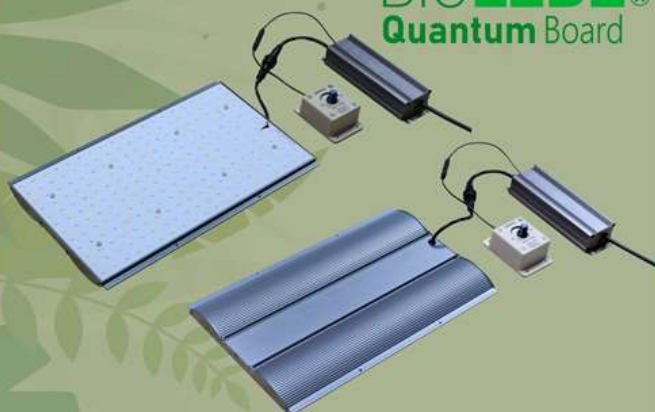

BIOLEDZ®
Quantum Board

BIOLEDZ QUANTUM BOARD 80W